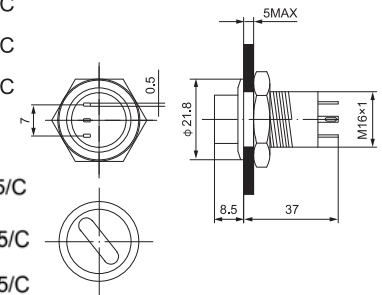

XDL17-16ND25/C

2 position
Stay put

Φ16mm LED
standard handle
push button

N/O+N/C

● Red
● Green
● Yellow

XDL17-16NK2465/C

XDL17-16NK2365/C

XDL17-16NK2565/C

12V
24V
110~130V
220~240V

● Pure Blue
● Orange
○ White

XDL17-16NK3665/C

XDL17-16NK3865/C

XDL17-16NK3165/C

3 position
Stay put

N/O+N/C