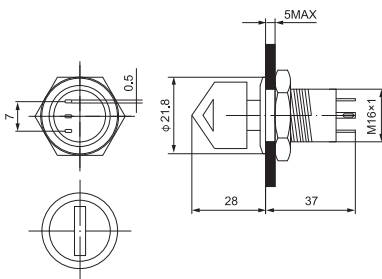

XDL17-16NG25/C