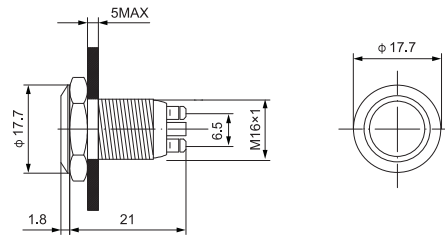

AD22C-19A/S

24V AC/DC
36V AC/DC
48V AC/DC
110V AC/DC
127V AC/DC
220V AC/DC

- Red
- Green
- Yellow
- Pure Blue
- Orange
- White