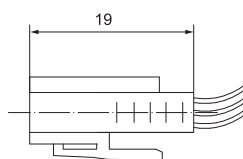

XDL17-19/L