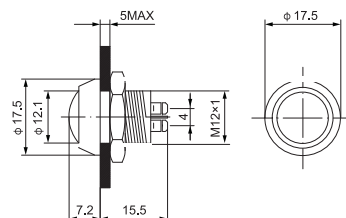

Φ12mm ball type
push button
Momentary

N/O

- Red XDL17-12BB41/S
- Green XDL17-12BB31/S
- Yellow XDL17-12BB51/S
- Pure Blue XDL17-12BB61/S
- Orange XDL17-12BB81/S
- White XDL17-12BB11/S