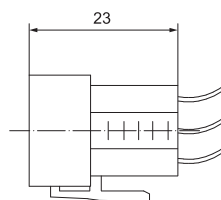

XDL17-22/L