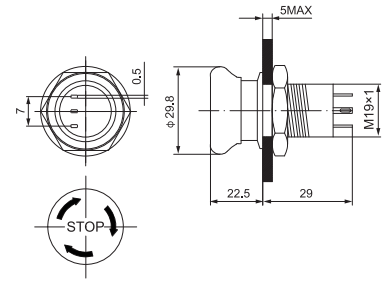

Φ19mm
mushroom head
Emergency push
button
Turn to release

N/O+N/C

● Red

XDL17-19NS45/C