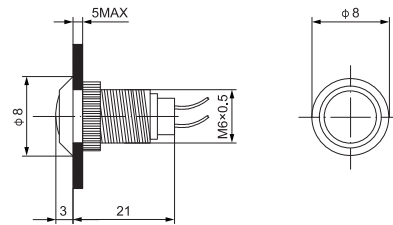

AD22C-8B/L

24V AC/DC
36V AC/DC
48V AC/DC
110V AC/DC
127V AC/DC
220V AC/DC

- Red
- Green
- Yellow
- Pure Blue
- Orange
- White