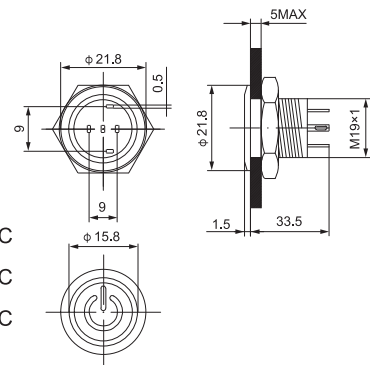

Momentary
Φ19mm flat type
push button
with power lamp
12V
24V
110~130V
220~240V
N/O+N/C

Stay put

- Red XDL17-19NAEP45/C
- Green XDL17-19NAEP35/C
- Yellow XDL17-19NAEP55/C
- Pure Blue XDL17-19NAEPZ65/C
- Orange XDL17-19NAEPZ85/C
- White XDL17-19NAEPZ15/C