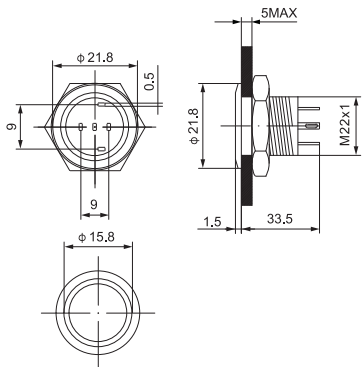

Momentary
Φ22mm flat type push button with ring lamp
12V
24V
110~130V
220~240V
N/O+N/C
Stay put

- Red XDL17-22NAE45/C
- Green XDL17-22NAE35/C
- Yellow XDL17-22NAE55/C
- Pure Blue XDL17-22NAEZ65/C
- Orange XDL17-22NAEZ85/C
- White XDL17-22NAEZ15/C