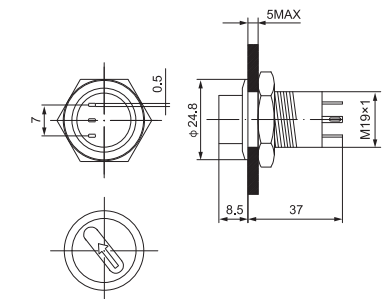

2 position
Stay put

Φ19mm key
push button

N/O+N/C

● Metal

XDL17-19NG25/C

3 position
Stay put

XDL17-19NG35/C