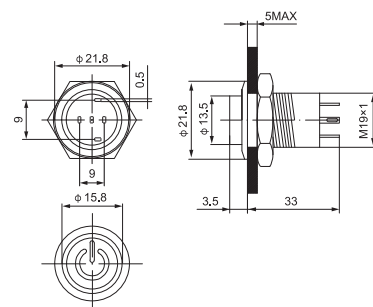

Momentary
Φ19mm
push button
with power lamp
12V
24V
110~130V
220~240V
N/O+N/C

Stay put

- Red XDL17-19NLEP45/C
- Green XDL17-19NLEP35/C
- Yellow XDL17-19NLEP55/C
- Pure Blue XDL17-19NLEPZ65/C
- Orange XDL17-19NLEPZ85/C
- White XDL17-19NLEPZ15/C