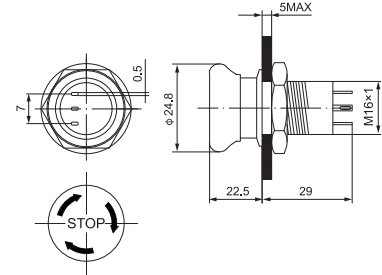

# XDL17 Push Button Switch

www.xindali.com

**Push button**    **Description**    **Contact**    **Color**    **Type**    **Contour**

Φ16mm  
mushroom head  
Emergency push  
button  
  
Turn to release

N/O+N/C

● Red

XDL17-16NS45/C

XDL17-16NS45/C

2 position  
Stay put  
  
Φ16mm  
standard handle  
  
push button  
3 position  
Stay put

N/O+N/C

● Metal

XDL17-16ND25/C

XDL17-16ND35/C