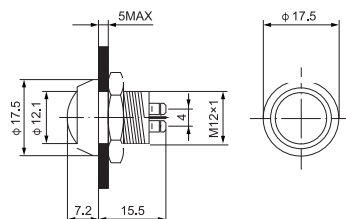

Φ12mm ball type
push button
Momentary

N/O

- Red XDL17-12NB41/S
- Green XDL17-12NB31/S
- Yellow XDL17-12NB51/S
- Pure Blue XDL17-12NB61/S
- Orange XDL17-12NB81/S
- White XDL17-12NB11/S
- Metal XDL17-12NB91/S

XDL17-12NB91/C