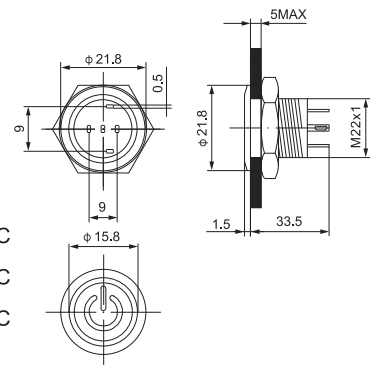

Momentary
Φ22mm flat type push button with power lamp
12V
24V
110~130V
220~240V
N/O+N/C
Stay put

- Red XDL17-22NAEP45/C
- Green XDL17-22NAEP35/C
- Yellow XDL17-22NAEP55/C
- Pure Blue XDL17-22NAEPZ65/C
- Orange XDL17-22NAEPZ85/C
- White XDL17-22NAEPZ15/C