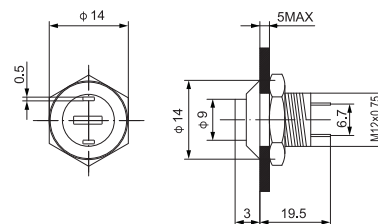

N/O

- Metal XDL17-12NA91/S

XDL17-12NA91/C

Φ12mm  
push button  
Momentary  
convex type

N/O

- Metal XDL17-12NL91/S

XDL17-12NL91/C