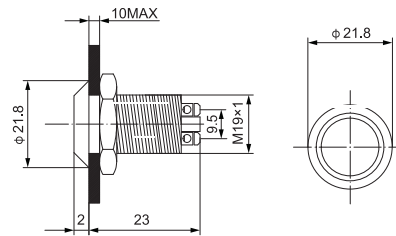

AD22C-22A/S

24V AC/DC
36V AC/DC
48V AC/DC
110V AC/DC
127V AC/DC
220V AC/DC

- Red
- Green
- Yellow
- Pure Blue
- Orange
- White