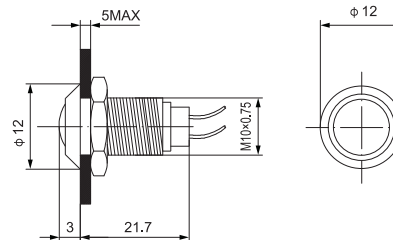

24V AC/DC
36V AC/DC
48V AC/DC
110V AC/DC
127V AC/DC
220V AC/DC

- Red
- Green
- Yellow
- Pure Blue
- Orange
- White

AD22C-12B/L

24V AC/DC
36V AC/DC
48V AC/DC
110V AC/DC
127V AC/DC
220V AC/DC

- Red
- Green
- Yellow
- Pure Blue
- Orange
- White