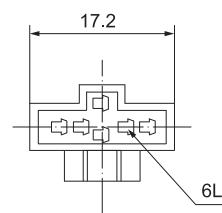

XDL17-19/L