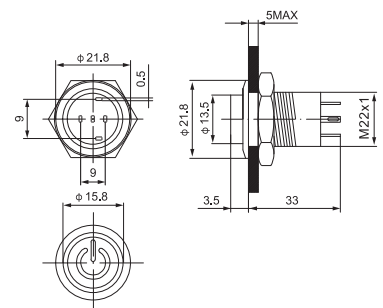

Momentary
Φ22mm push button with power lamp
12V
24V
110~130V
220~240V
N/O+N/C
Stay put

- Red XDL17-22NLEP45/C
- Green XDL17-22NLEP35/C
- Yellow XDL17-22NLEP55/C
- Pure Blue XDL17-22NLEPZ65/C
- Orange XDL17-22NLEPZ85/C
- White XDL17-22NLEPZ15/C