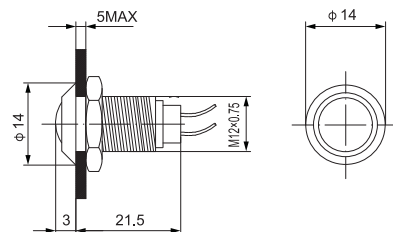

Indicator

Voltage

Color

Contour

24V AC/DC
36V AC/DC
48V AC/DC
110V AC/DC
127V AC/DC
220V AC/DC

- Red
- Green
- Yellow
- Pure Blue
- Orange
- White

24V AC/DC
36V AC/DC
48V AC/DC
110V AC/DC
127V AC/DC
220V AC/DC

- Red
- Green
- Yellow
- Pure Blue
- Orange
- White

AD22C-10B/L

24V AC/DC
36V AC/DC
48V AC/DC
110V AC/DC
127V AC/DC
220V AC/DC

- Red
- Green
- Yellow
- Pure Blue
- Orange
- White

24V AC/DC
36V AC/DC
48V AC/DC
110V AC/DC
127V AC/DC
220V AC/DC

- Red
- Green
- Yellow
- Pure Blue
- Orange
- White