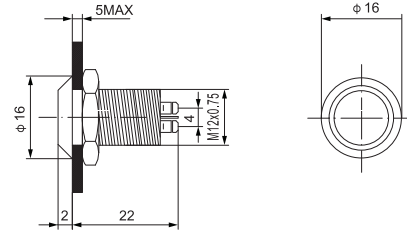

AD22C-16A/S

24V AC/DC
36V AC/DC
48V AC/DC
110V AC
127V AC
220V AC

- Red
- Green
- Yellow
- Pure Blue
- Orange
- White