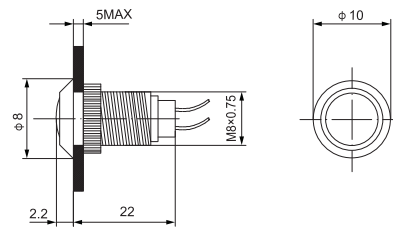

AD22C-10B/L