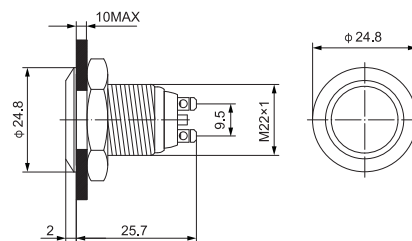

XDL17
PUSH BUTTON
SWITCH