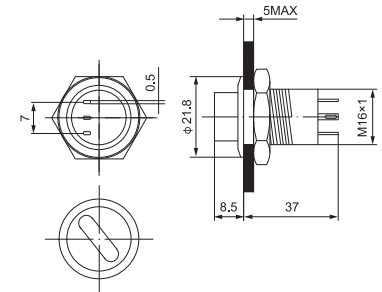

# XDL17 Push Button Switch

www.xindali.com

**Push button**    **Description**    **Contact**    **Color**    **Type**    **Contour**

Φ16mm  
mushroom head  
Emergency push  
button  
  
Turn to release

N/O+N/C

● Red

XDL17-16NS45/C

XDL17-16NS45/C

2 position  
Stay put  
  
Φ16mm  
standard handle  
  
push button  
3 position  
Stay put

N/O+N/C

● Metal

XDL17-16ND25/C

XDL17-16ND35/C