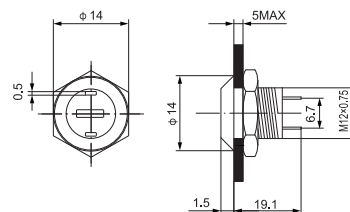

Φ12mm flat type
push button
Momentary

N/O

- Metal XDL17-12NA91/S