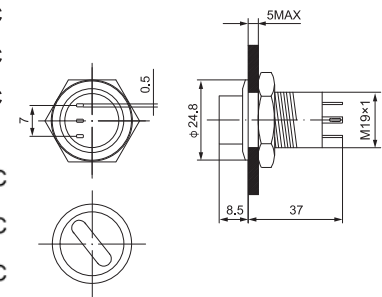

XDL17-19ND25/C

2 position
Stay put

Φ19mm LED
standard handle
push button

12V
24V
110~130V
220~240V

N/O+N/C

● Red

● Green

● Yellow

● Pure Blue

● Orange

○ White

XDL17-19NK2465/C

XDL17-19NK2365/C

XDL17-19NK2565/C

XDL17-19NK3665/C

XDL17-19NK3865/C

XDL17-19NK3165/C