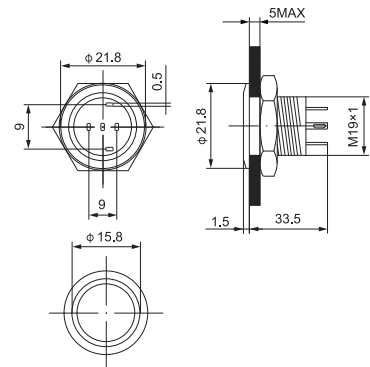

Momentary
Φ19mm flat type
push button
with ring lamp
12V
24V
110~130V
220~240V
N/O+N/C

Stay put

- Red XDL17-19NAE45/C
- Green XDL17-19NAE35/C
- Yellow XDL17-19NAE55/C
- Pure Blue XDL17-19NAEZ65/C
- Orange XDL17-19NAEZ85/C
- White XDL17-19NAEZ15/C