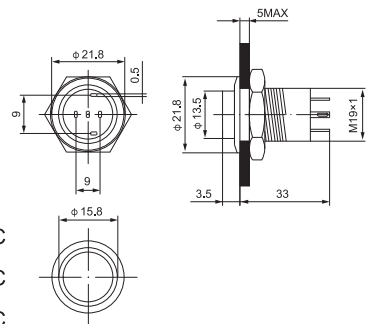

Momentary
Φ19mm
push button
with ring lamp
12V
24V
110~130V
220~240V
N/O+N/C

Stay put

- Red XDL17-19NLE45/C
- Green XDL17-19NLE35/C
- Yellow XDL17-19NLE55/C
- Pure Blue XDL17-19NLEZ65/C
- Orange XDL17-19NLEZ85/C
- White XDL17-19NLEZ15/C

XDL17-19NAEP15/C