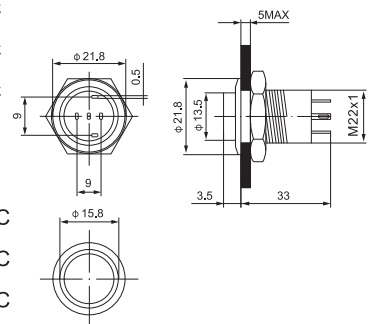

Momentary
Φ22mm push button with ring lamp
12V
24V
110~130V
220~240V
N/O+N/C
Stay put

- Red XDL17-22NLE45/C
- Green XDL17-22NLE35/C
- Yellow XDL17-22NLE55/C
- Pure Blue XDL17-22NLEZ65/C
- Orange XDL17-22NLEZ85/C
- White XDL17-22NLEZ15/C

XDL17-22NAEP15/C