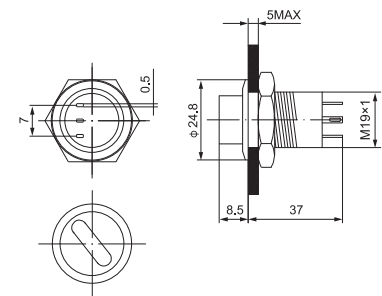

2 position
Stay put

Φ19mm
standard handle
push button

N/O+N/C

● Metal

XDL17-19ND25/C

3 position
Stay put

XDL17-19ND35/C