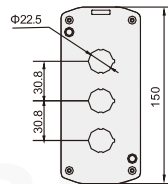

Parts	Description	Contour
 XDL5-JB01 XDL5-B01	Button box for single hole IP40 φ22 φ25	
 XDL5-B02	Button box for two holes IP40 φ22 φ25	
 XDL5-B03	Button box for three holes IP40 φ22 φ25	
 XDL5-B04	Button box for four holes IP40 φ22 φ25	
 XDL5-B05	Button box for five holes IP40 φ22 φ25	
 XDL5-B06	Button box for six holes IP40 φ22 φ25	

Parts Description Contour

XDL5-JB01P XDL5-B01P

Button box for single hole
IP40/54
Φ22
Φ25

Parts Description Contour

XDL6N-JB01C

Button box for single hole
IP40/54
Φ22

XDL5-B02P

Button box for two holes
IP40/54
Φ22
Φ25

XDL6N-JB02C

Button box for two holes
IP40/54
Φ22

XDL5-B03P

Button box for three holes
IP40/54
Φ22
Φ25

XDL6N-JB03C

Button box for three holes
IP40/54
Φ22

XDL5-B04P

Button box for four holes
IP40/54
Φ22
Φ25

XDL6N-JB04C

Button box for four holes
IP40/54
Φ22

XDL5-B05P

Button box for five holes
IP40/54
Φ22
Φ25

XDL6N-JB05C

Button box for five holes
IP40/54
Φ22

XDL5-B06P

Button box for six holes
IP40/54
Φ22
Φ25