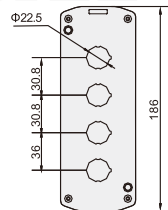

Parts Description Contour

XDL5-JB01P XDL5-B01P

Button box for single hole
IP40/54
Φ22
Φ25

Parts Description Contour

XDL6N-JB01C

Button box for single hole
IP40/54
Φ22

XDL5-B02P

Button box for two holes
IP40/54
Φ22
Φ25

XDL6N-JB02C

Button box for two holes
IP40/54
Φ22

XDL5-B03P

Button box for three holes
IP40/54
Φ22
Φ25

XDL6N-JB03C

Button box for three holes
IP40/54
Φ22

XDL5-B04P

Button box for four holes
IP40/54
Φ22
Φ25

XDL6N-JB04C

Button box for four holes
IP40/54
Φ22

XDL5-B05P

Button box for five holes
IP40/54
Φ22
Φ25

XDL6N-JB05C

Button box for five holes
IP40/54
Φ22

XDL5-B06P

Button box for six holes
IP40/54
Φ22
Φ25