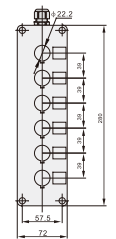

XDL6N-JB02C

Button box for two holes
IP40/54
Φ22

XDL5-B03P

Button box for three holes
IP40/54
Φ22
Φ25

XDL6N-JB03C

Button box for three holes
IP40/54
Φ22

XDL5-B04P

Button box for four holes
IP40/54
Φ22
Φ25

XDL6N-JB04C

Button box for four holes
IP40/54
Φ22

XDL5-B05P

Button box for five holes
IP40/54
Φ22
Φ25

XDL6N-JB05C

Button box for five holes
IP40/54
Φ22

XDL5-B06P

Button box for six holes
IP40/54
Φ22
Φ25

XDL6N-JB06C

Button box for six holes
IP40/54
Φ22

XDL7/8

Control box series

www.xindali.com

Parts	Description	Contour
 <p>XDL7-JB01P XDL7-JB02P</p>	<p>Button box for single and two holes IP54 IP65 φ22</p>	
 <p>XDL7-JB03P</p>	<p>Button box for three holes IP54 IP65 φ22</p>	
 <p>XDL7-JB04P</p>	<p>Button box for four holes IP54 IP65 φ22</p>	
 <p>XDL7-JB05P</p>	<p>Button box for five holes IP54 IP65 φ22</p>	
 <p>XDL7-JB06P</p>	<p>Button box for six holes IP54 IP65 φ22</p>	
 <p>XDL7-JB07P</p>	<p>Button box for seven holes IP54 IP65 φ22</p>	