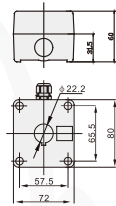

Parts Description Contour

Button box for single hole
IP40/54
Φ22
Φ25

Parts Description Contour

Button box for single hole
IP40/54
Φ22

Button box for two holes
IP40/54
Φ22
Φ25

Button box for two holes
IP40/54
Φ22

Button box for three holes
IP40/54
Φ22
Φ25

Button box for three holes
IP40/54
Φ22

Button box for four holes
IP40/54
Φ22
Φ25

Button box for four holes
IP40/54
Φ22

Button box for five holes
IP40/54
Φ22
Φ25

Button box for five holes
IP40/54
Φ22

Button box for six holes
IP40/54
Φ22
Φ25

Button box for six holes
IP40/54
Φ22