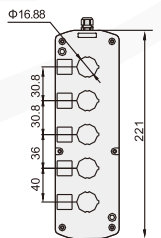

Parts Description Contour

XDL2-B01P

Button box for single hole IP40/54 $\phi 22$

Parts Description Contour

XDL3-JBOE01 XDL3-B01

Button box for single hole IP54

XDL2-B02P

Button box for two holes IP40/54 $\phi 22$

XDL3-B02

Button box for two holes IP54

XDL2-B03P

Button box for three holes IP40/54 $\phi 22$

XDL3-B03

Button box for three holes IP54

XDL2-B04P

Button box for four holes IP40/54 $\phi 22$

XDL3-B04

Button box for four holes IP54

XDL2-B05P

Button box for five holes IP40/54 $\phi 22$

XDL3-B05

Button box for five holes IP54

XDL2-B06P

Button box for six holes IP40/54 $\phi 22$

XDL3-B06

Button box for six holes IP54

XDL4/5

Control box series

www.xindali.com

XDL4/5 Series

Parts	Description	Contour
 XDL4-BE01	Button box for single hole with din rail IP54 IP65 φ22	
 XDL4-BE02	Button box for two holes with din rail IP54 IP65 φ22	
 XDL4-BE03	Button box for three holes with din rail IP54 IP65 φ22	
 XDL5-JBE01 XDL5-BE01	Button box for single hole IP40 IP54 φ22	
 XDL5-BE02	Button box for two holes IP40 IP54 φ22	
 XDL5-BE03	Button box for three holes IP40 IP54 φ22	