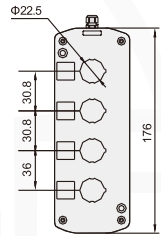

Parts Description Contour

XDL2-B01P

Button box for single hole IP40/54 $\phi 22$

Parts Description Contour

XDL3-JBOE01 XDL3-B01

Button box for single hole IP54

XDL2-B02P

Button box for two holes IP40/54 $\phi 22$

XDL3-B02

Button box for two holes IP54

XDL2-B03P

Button box for three holes IP40/54 $\phi 22$

XDL3-B03

Button box for three holes IP54

XDL2-B04P

Button box for four holes IP40/54 $\phi 22$

XDL3-B04

Button box for four holes IP54

XDL2-B05P

Button box for five holes IP40/54 $\phi 22$

XDL3-B05

Button box for five holes IP54

XDL2-B06P

Button box for six holes IP40/54 $\phi 22$

XDL3-B06

Button box for six holes IP54

XDL4/5

Control box series

www.xindali.com

XDL4/5 Series

Parts	Description	Contour
 XDL4-BE01	Button box for single hole with din rail IP54 IP65 φ22	
 XDL4-BE02	Button box for two holes with din rail IP54 IP65 φ22	
 XDL4-BE03	Button box for three holes with din rail IP54 IP65 φ22	
 XDL5-JBE01 XDL5-BE01	Button box for single hole IP40 IP54 φ22	
 XDL5-BE02	Button box for two holes IP40 IP54 φ22	
 XDL5-BE03	Button box for three holes IP40 IP54 φ22	