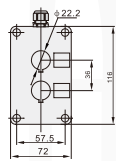

XDL3-B06

Button box for six holes IP54

XDL4/5

Control box series

www.xindali.com

XDL4/5 Series

Parts	Description	Contour
 XDL4-BE01	Button box for single hole with din rail IP54 IP65 φ22	
 XDL4-BE02	Button box for two holes with din rail IP54 IP65 φ22	
 XDL4-BE03	Button box for three holes with din rail IP54 IP65 φ22	
 XDL5-JBE01 XDL5-BE01	Button box for single hole IP40 IP54 φ22	
 XDL5-BE02	Button box for two holes IP40 IP54 φ22	
 XDL5-BE03	Button box for three holes IP40 IP54 φ22	

Parts	Description	Contour
 XDL5-JB01 XDL5-B01	Button box for single hole IP40 φ22 φ25	
 XDL5-B02	Button box for two holes IP40 φ22 φ25	
 XDL5-B03	Button box for three holes IP40 φ22 φ25	
 XDL5-B04	Button box for four holes IP40 φ22 φ25	
 XDL5-B05	Button box for five holes IP40 φ22 φ25	
 XDL5-B06	Button box for six holes IP40 φ22 φ25	

Parts Description Contour

XDL5-JB01P XDL5-B01P

Button box for single hole
IP40/54
Φ22
Φ25

Parts Description Contour

XDL6N-JB01C

Button box for single hole
IP40/54
Φ22

XDL5-B02P

Button box for two holes
IP40/54
Φ22
Φ25

XDL6N-JB02C

Button box for two holes
IP40/54
Φ22

XDL5-B03P

Button box for three holes
IP40/54
Φ22
Φ25

XDL6N-JB03C

Button box for three holes
IP40/54
Φ22

XDL5-B04P

Button box for four holes
IP40/54
Φ22
Φ25