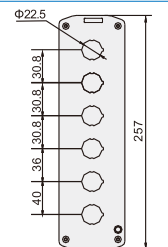

XDL6N-JB02C

Button box for two holes
IP40/54
Φ22

XDL5-B03P

Button box for three holes
IP40/54
Φ22
Φ25

XDL6N-JB03C

Button box for three holes
IP40/54
Φ22

XDL5-B04P

Button box for four holes
IP40/54
Φ22
Φ25

XDL6N-JB04C

Button box for four holes
IP40/54
Φ22

XDL5-B05P

Button box for five holes
IP40/54
Φ22
Φ25

XDL6N-JB05C

Button box for five holes
IP40/54
Φ22

XDL5-B06P

Button box for six holes
IP40/54
Φ22
Φ25

XDL6N-JB06C

Button box for six holes
IP40/54
Φ22

XDL7/8

Control box series

www.xindali.com

Parts	Description	Contour
 <p>XDL7-JB01P XDL7-JB02P</p>	<p>Button box for single and two holes IP54 IP65 φ22</p>	
 <p>XDL7-JB03P</p>	<p>Button box for three holes IP54 IP65 φ22</p>	
 <p>XDL7-JB04P</p>	<p>Button box for four holes IP54 IP65 φ22</p>	
 <p>XDL7-JB05P</p>	<p>Button box for five holes IP54 IP65 φ22</p>	
 <p>XDL7-JB06P</p>	<p>Button box for six holes IP54 IP65 φ22</p>	
 <p>XDL7-JB07P</p>	<p>Button box for seven holes IP54 IP65 φ22</p>	