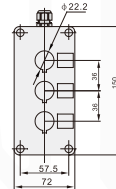

Parts	Description	Contour
 XDL5-JB01 XDL5-B01	Button box for single hole IP40 φ22 φ25	
 XDL5-B02	Button box for two holes IP40 φ22 φ25	
 XDL5-B03	Button box for three holes IP40 φ22 φ25	
 XDL5-B04	Button box for four holes IP40 φ22 φ25	
 XDL5-B05	Button box for five holes IP40 φ22 φ25	
 XDL5-B06	Button box for six holes IP40 φ22 φ25	

Parts Description Contour

XDL5-JB01P XDL5-B01P

Button box for single hole
IP40/54
Φ22
Φ25

Parts Description Contour

XDL6N-JB01C

Button box for single hole
IP40/54
Φ22

XDL5-B02P

Button box for two holes
IP40/54
Φ22
Φ25

XDL6N-JB02C

Button box for two holes
IP40/54
Φ22

XDL5-B03P

Button box for three holes
IP40/54
Φ22
Φ25

XDL6N-JB03C

Button box for three holes
IP40/54
Φ22

XDL5-B04P

Button box for four holes
IP40/54
Φ22
Φ25