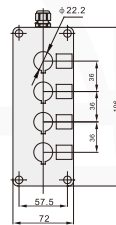

Parts Description Contour

XDL5-JB01P XDL5-B01P

Button box for single hole
IP40/54
Φ22
Φ25

Parts Description Contour

XDL6N-JB01C

Button box for single hole
IP40/54
Φ22

XDL5-B02P

Button box for two holes
IP40/54
Φ22
Φ25

XDL6N-JB02C

Button box for two holes
IP40/54
Φ22

XDL5-B03P

Button box for three holes
IP40/54
Φ22
Φ25

XDL6N-JB03C

Button box for three holes
IP40/54
Φ22

XDL5-B04P

Button box for four holes
IP40/54
Φ22
Φ25

XDL6N-JB04C

Button box for four holes
IP40/54
Φ22

XDL5-B05P

Button box for five holes
IP40/54
Φ22
Φ25

XDL6N-JB05C

Button box for five holes
IP40/54
Φ22

XDL5-B06P

Button box for six holes
IP40/54
Φ22
Φ25

XDL6N-JB06C

Button box for six holes
IP40/54
Φ22

XDL7/8

Control box series

www.xindali.com

Parts	Description	Contour
 <p>XDL7-JB01P XDL7-JB02P</p>	<p>Button box for single and two holes IP54 IP65 φ22</p>	
 <p>XDL7-JB03P</p>	<p>Button box for three holes IP54 IP65 φ22</p>	
 <p>XDL7-JB04P</p>	<p>Button box for four holes IP54 IP65 φ22</p>	
 <p>XDL7-JB05P</p>	<p>Button box for five holes IP54 IP65 φ22</p>	
 <p>XDL7-JB06P</p>	<p>Button box for six holes IP54 IP65 φ22</p>	
 <p>XDL7-JB07P</p>	<p>Button box for seven holes IP54 IP65 φ22</p>	