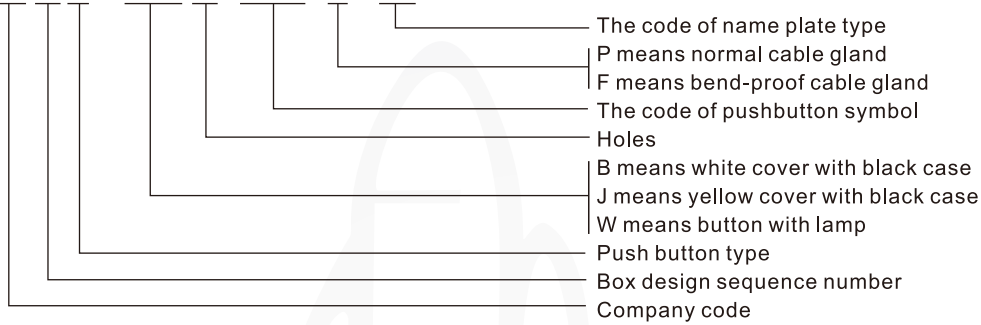

Model and meaning

XDL □ □ - B/J(W) □ □ P/F H29

Control box combined code

Control box	Pushbutton	Code
 one hole		101
		102
		103
		111
		112
		114
		131
		132
		133
		134
		142
		164
		174
		188
		181
		182
		183
		195

Control box	Pushbutton	Code
 two holes		223
		222
		213
		215
		241
		251
		261
		271
		281

Control box	Pushbutton	Code
 Three holes		324
		334
		339
		363
		366
		351
		361
		364
		365
		371
		372
		381