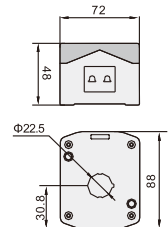

Parts	Description	Contour
 XDL5-JB01 XDL5-B01	Button box for single hole IP40 φ22 φ25	
 XDL5-B02	Button box for two holes IP40 φ22 φ25	
 XDL5-B03	Button box for three holes IP40 φ22 φ25	
 XDL5-B04	Button box for four holes IP40 φ22 φ25	
 XDL5-B05	Button box for five holes IP40 φ22 φ25	
 XDL5-B06	Button box for six holes IP40 φ22 φ25	

Parts Description Contour

XDL5-JB01P XDL5-B01P

Button box for single hole
IP40/54
Φ22
Φ25

Parts Description Contour

XDL6N-JB01C

Button box for single hole
IP40/54
Φ22

XDL5-B02P

Button box for two holes
IP40/54
Φ22
Φ25

XDL6N-JB02C

Button box for two holes
IP40/54
Φ22

XDL5-B03P

Button box for three holes
IP40/54
Φ22
Φ25

XDL6N-JB03C

Button box for three holes
IP40/54
Φ22

XDL5-B04P

Button box for four holes
IP40/54
Φ22
Φ25