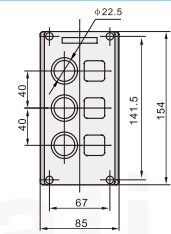

XDL3-B02

Button box for two holes IP54

XDL2-B03P

Button box for three holes IP40/54 $\phi 22$

XDL3-B03

Button box for three holes IP54

XDL2-B04P

Button box for four holes IP40/54 $\phi 22$

XDL3-B04

Button box for four holes IP54

XDL2-B05P

Button box for five holes IP40/54 $\phi 22$

XDL3-B05

Button box for five holes IP54

XDL2-B06P

Button box for six holes IP40/54 $\phi 22$

XDL3-B06

Button box for six holes IP54

XDL4/5

Control box series

www.xindali.com

XDL4/5 Series

Parts	Description	Contour
 XDL4-BE01	Button box for single hole with din rail IP54 IP65 φ22	
 XDL4-BE02	Button box for two holes with din rail IP54 IP65 φ22	
 XDL4-BE03	Button box for three holes with din rail IP54 IP65 φ22	
 XDL5-JBE01 XDL5-BE01	Button box for single hole IP40 IP54 φ22	
 XDL5-BE02	Button box for two holes IP40 IP54 φ22	
 XDL5-BE03	Button box for three holes IP40 IP54 φ22	