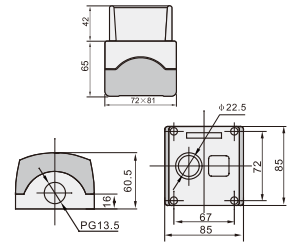

Parts Description Contour

XDL2-B01P

Button box for single hole IP40/54 $\phi 22$

Parts Description Contour

XDL3-JBOE01 XDL3-B01

Button box for single hole IP54

XDL2-B02P

Button box for two holes IP40/54 $\phi 22$

XDL3-B02

Button box for two holes IP54

XDL2-B03P

Button box for three holes IP40/54 $\phi 22$

XDL3-B03

Button box for three holes IP54

XDL2-B04P

Button box for four holes IP40/54 $\phi 22$