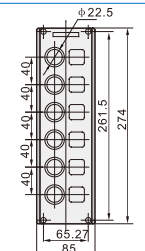

XDL3-B02

Button box for two holes IP54

XDL2-B03P

Button box for three holes IP40/54 $\phi 22$

XDL3-B03

Button box for three holes IP54

XDL2-B04P

Button box for four holes IP40/54 $\phi 22$

XDL3-B04

Button box for four holes IP54

XDL2-B05P

Button box for five holes IP40/54 $\phi 22$

XDL3-B05

Button box for five holes IP54

XDL2-B06P

Button box for six holes IP40/54 $\phi 22$

XDL3-B06

Button box for six holes IP54

XDL4/5

Control box series

www.xindali.com

XDL4/5 Series

Parts	Description	Contour
 XDL4-BE01	Button box for single hole with din rail IP54 IP65 φ22	
 XDL4-BE02	Button box for two holes with din rail IP54 IP65 φ22	
 XDL4-BE03	Button box for three holes with din rail IP54 IP65 φ22	
 XDL5-JBE01 XDL5-BE01	Button box for single hole IP40 IP54 φ22	
 XDL5-BE02	Button box for two holes IP40 IP54 φ22	
 XDL5-BE03	Button box for three holes IP40 IP54 φ22	