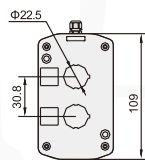

Control box	Pushbutton	Code
 Six holes		624
		625
		634
		639
		663
		666
		651
		661
		671
		681

Control box	Pushbutton	Code
 Seven holes		701
		702
		711
		721

XDL Series

XDL2/3 Control box series

www.xindali.com

Parts Description Contour

XDL2-B01P

Button box for single hole IP40/54 $\phi 22$

Parts Description Contour

XDL3-JBOE01 XDL3-B01

Button box for single hole IP54

XDL2-B02P

Button box for two holes IP40/54 $\phi 22$

XDL3-B02

Button box for two holes IP54

XDL2-B03P

Button box for three holes IP40/54 $\phi 22$

XDL3-B03

Button box for three holes IP54

XDL2-B04P

Button box for four holes IP40/54 $\phi 22$