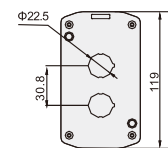

XDL3-B06

Button box for six holes IP54

XDL4/5

Control box series

www.xindali.com

XDL4/5 Series

Parts	Description	Contour
 XDL4-BE01	Button box for single hole with din rail IP54 IP65 φ22	
 XDL4-BE02	Button box for two holes with din rail IP54 IP65 φ22	
 XDL4-BE03	Button box for three holes with din rail IP54 IP65 φ22	
 XDL5-JBE01 XDL5-BE01	Button box for single hole IP40 IP54 φ22	
 XDL5-BE02	Button box for two holes IP40 IP54 φ22	
 XDL5-BE03	Button box for three holes IP40 IP54 φ22	

Parts	Description	Contour
 XDL5-JB01 XDL5-B01	Button box for single hole IP40 φ22 φ25	
 XDL5-B02	Button box for two holes IP40 φ22 φ25	
 XDL5-B03	Button box for three holes IP40 φ22 φ25	
 XDL5-B04	Button box for four holes IP40 φ22 φ25	
 XDL5-B05	Button box for five holes IP40 φ22 φ25	
 XDL5-B06	Button box for six holes IP40 φ22 φ25	

Parts Description Contour

XDL5-JB01P XDL5-B01P

Button box for single hole
IP40/54
Φ22
Φ25

Parts Description Contour

XDL6N-JB01C

Button box for single hole
IP40/54
Φ22

XDL5-B02P

Button box for two holes
IP40/54
Φ22
Φ25

XDL6N-JB02C

Button box for two holes
IP40/54
Φ22

XDL5-B03P

Button box for three holes
IP40/54
Φ22
Φ25

XDL6N-JB03C

Button box for three holes
IP40/54
Φ22

XDL5-B04P

Button box for four holes
IP40/54
Φ22
Φ25