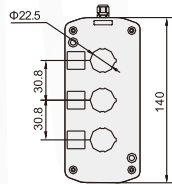

Control box	Pushbutton	Code
 Six holes		624
		625
		634
		639
		663
		666
		651
		661
		671
		681

Control box	Pushbutton	Code
 Seven holes		701
		702
		711
		721

XDL Series

XDL2/3 Control box series

www.xindali.com

Parts Description Contour

XDL2-B01P

Button box for single hole IP40/54 $\phi 22$

Parts Description Contour

XDL3-JBOE01 XDL3-B01

Button box for single hole IP54

XDL2-B02P

Button box for two holes IP40/54 $\phi 22$

XDL3-B02

Button box for two holes IP54

XDL2-B03P

Button box for three holes IP40/54 $\phi 22$

XDL3-B03

Button box for three holes IP54

XDL2-B04P

Button box for four holes IP40/54 $\phi 22$

XDL3-B04

Button box for four holes IP54

XDL2-B05P

Button box for five holes IP40/54 $\phi 22$

XDL3-B05

Button box for five holes IP54

XDL2-B06P

Button box for six holes IP40/54 $\phi 22$