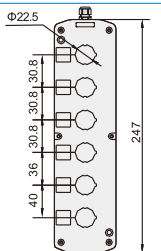

XDL3-B02

Button box for two holes IP54

XDL2-B03P

Button box for three holes IP40/54 $\phi 22$

XDL3-B03

Button box for three holes IP54

XDL2-B04P

Button box for four holes IP40/54 $\phi 22$

XDL3-B04

Button box for four holes IP54

XDL2-B05P

Button box for five holes IP40/54 $\phi 22$

XDL3-B05

Button box for five holes IP54

XDL2-B06P

Button box for six holes IP40/54 $\phi 22$

XDL3-B06

Button box for six holes IP54

XDL4/5

Control box series

www.xindali.com

XDL4/5 Series

Parts	Description	Contour
 XDL4-BE01	Button box for single hole with din rail IP54 IP65 φ22	
 XDL4-BE02	Button box for two holes with din rail IP54 IP65 φ22	
 XDL4-BE03	Button box for three holes with din rail IP54 IP65 φ22	
 XDL5-JBE01 XDL5-BE01	Button box for single hole IP40 IP54 φ22	
 XDL5-BE02	Button box for two holes IP40 IP54 φ22	
 XDL5-BE03	Button box for three holes IP40 IP54 φ22	

Parts	Description	Contour
 XDL5-JB01 XDL5-B01	Button box for single hole IP40 φ22 φ25	
 XDL5-B02	Button box for two holes IP40 φ22 φ25	
 XDL5-B03	Button box for three holes IP40 φ22 φ25	
 XDL5-B04	Button box for four holes IP40 φ22 φ25	
 XDL5-B05	Button box for five holes IP40 φ22 φ25	
 XDL5-B06	Button box for six holes IP40 φ22 φ25	