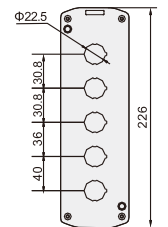

XDL6N-JB02C

Button box for two holes
IP40/54
Φ22

XDL5-B03P

Button box for three holes
IP40/54
Φ22
Φ25

XDL6N-JB03C

Button box for three holes
IP40/54
Φ22

XDL5-B04P

Button box for four holes
IP40/54
Φ22
Φ25

XDL6N-JB04C

Button box for four holes
IP40/54
Φ22

XDL5-B05P

Button box for five holes
IP40/54
Φ22
Φ25

XDL6N-JB05C

Button box for five holes
IP40/54
Φ22

XDL5-B06P

Button box for six holes
IP40/54
Φ22
Φ25

XDL6N-JB06C

Button box for six holes
IP40/54
Φ22

XDL7/8

Control box series

www.xindali.com

Parts	Description	Contour
 <p>XDL7-JB01P XDL7-JB02P</p>	<p>Button box for single and two holes IP54 IP65 φ22</p>	
 <p>XDL7-JB03P</p>	<p>Button box for three holes IP54 IP65 φ22</p>	
 <p>XDL7-JB04P</p>	<p>Button box for four holes IP54 IP65 φ22</p>	
 <p>XDL7-JB05P</p>	<p>Button box for five holes IP54 IP65 φ22</p>	
 <p>XDL7-JB06P</p>	<p>Button box for six holes IP54 IP65 φ22</p>	
 <p>XDL7-JB07P</p>	<p>Button box for seven holes IP54 IP65 φ22</p>	