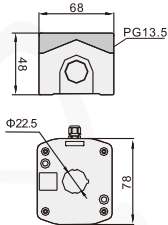

Control box series

www.xindali.com

Control box	Pushbutton	Code	Control box	Pushbutton	Code
 Four holes		424	 Five holes		524
		434			525
		439			534
		451			539
		463			563
		464			566
		465			551
		466			561
		467			571
		468			581
		469			
		471			
		481			

Control box	Pushbutton	Code
 Six holes		624
		625
		634
		639
		663
		666
		651
		661
		671
		681

Control box	Pushbutton	Code
 Seven holes		701
		702
		711
		721

XDL Series

XDL2/3 Control box series

www.xindali.com

Parts Description Contour

XDL2-B01P

Button box for single hole IP40/54 $\phi 22$

Parts Description Contour

XDL3-JBOE01 XDL3-B01

Button box for single hole IP54

XDL2-B02P

Button box for two holes IP40/54 $\phi 22$