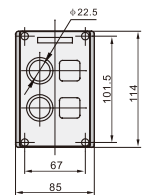

Control box series

www.xindali.com

Control box	Pushbutton	Code	Control box	Pushbutton	Code
 Four holes		424	 Five holes		524
		434			525
		439			534
		451			539
		463			563
		464			566
		465			551
		466			561
		467			571
		468			581
		469			
		471			
		481			

Control box	Pushbutton	Code
 Six holes		624
		625
		634
		639
		663
		666
		651
		661
		671
		681

Control box	Pushbutton	Code
 Seven holes		701
		702
		711
		721

XDL Series

XDL2/3 Control box series

www.xindali.com

Parts Description Contour

XDL2-B01P

Button box for single hole IP40/54 $\phi 22$

Parts Description Contour

XDL3-JBOE01 XDL3-B01

Button box for single hole IP54

XDL2-B02P

Button box for two holes IP40/54 $\phi 22$

XDL3-B02

Button box for two holes IP54

XDL2-B03P

Button box for three holes IP40/54 $\phi 22$

XDL3-B03

Button box for three holes IP54

XDL2-B04P

Button box for four holes IP40/54 $\phi 22$