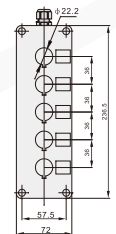

Parts	Description	Contour
 XDL5-JB01 XDL5-B01	Button box for single hole IP40 φ22 φ25	
 XDL5-B02	Button box for two holes IP40 φ22 φ25	
 XDL5-B03	Button box for three holes IP40 φ22 φ25	
 XDL5-B04	Button box for four holes IP40 φ22 φ25	
 XDL5-B05	Button box for five holes IP40 φ22 φ25	
 XDL5-B06	Button box for six holes IP40 φ22 φ25	

Parts Description Contour

XDL5-JB01P XDL5-B01P

Button box for single hole
IP40/54
Φ22
Φ25

Parts Description Contour

XDL6N-JB01C

Button box for single hole
IP40/54
Φ22

XDL5-B02P

Button box for two holes
IP40/54
Φ22
Φ25

XDL6N-JB02C

Button box for two holes
IP40/54
Φ22

XDL5-B03P

Button box for three holes
IP40/54
Φ22
Φ25

XDL6N-JB03C

Button box for three holes
IP40/54
Φ22

XDL5-B04P

Button box for four holes
IP40/54
Φ22
Φ25

XDL6N-JB04C

Button box for four holes
IP40/54
Φ22

XDL5-B05P

Button box for five holes
IP40/54
Φ22
Φ25

XDL6N-JB05C

Button box for five holes
IP40/54
Φ22

XDL5-B06P

Button box for six holes
IP40/54
Φ22
Φ25