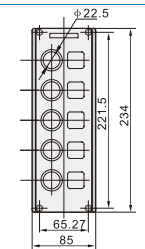

XDL3-B02

Button box for two holes IP54

XDL2-B03P

Button box for three holes IP40/54 $\phi 22$

XDL3-B03

Button box for three holes IP54

XDL2-B04P

Button box for four holes IP40/54 $\phi 22$

XDL3-B04

Button box for four holes IP54

XDL2-B05P

Button box for five holes IP40/54 $\phi 22$

XDL3-B05

Button box for five holes IP54

XDL2-B06P

Button box for six holes IP40/54 $\phi 22$

XDL3-B06

Button box for six holes IP54

XDL4/5

Control box series

www.xindali.com

XDL4/5 Series

Parts	Description	Contour
 XDL4-BE01	Button box for single hole with din rail IP54 IP65 φ22	
 XDL4-BE02	Button box for two holes with din rail IP54 IP65 φ22	
 XDL4-BE03	Button box for three holes with din rail IP54 IP65 φ22	
 XDL5-JBE01 XDL5-BE01	Button box for single hole IP40 IP54 φ22	
 XDL5-BE02	Button box for two holes IP40 IP54 φ22	
 XDL5-BE03	Button box for three holes IP40 IP54 φ22	

Parts	Description	Contour
 XDL5-JB01 XDL5-B01	Button box for single hole IP40 φ22 φ25	
 XDL5-B02	Button box for two holes IP40 φ22 φ25	
 XDL5-B03	Button box for three holes IP40 φ22 φ25	
 XDL5-B04	Button box for four holes IP40 φ22 φ25	
 XDL5-B05	Button box for five holes IP40 φ22 φ25	
 XDL5-B06	Button box for six holes IP40 φ22 φ25	